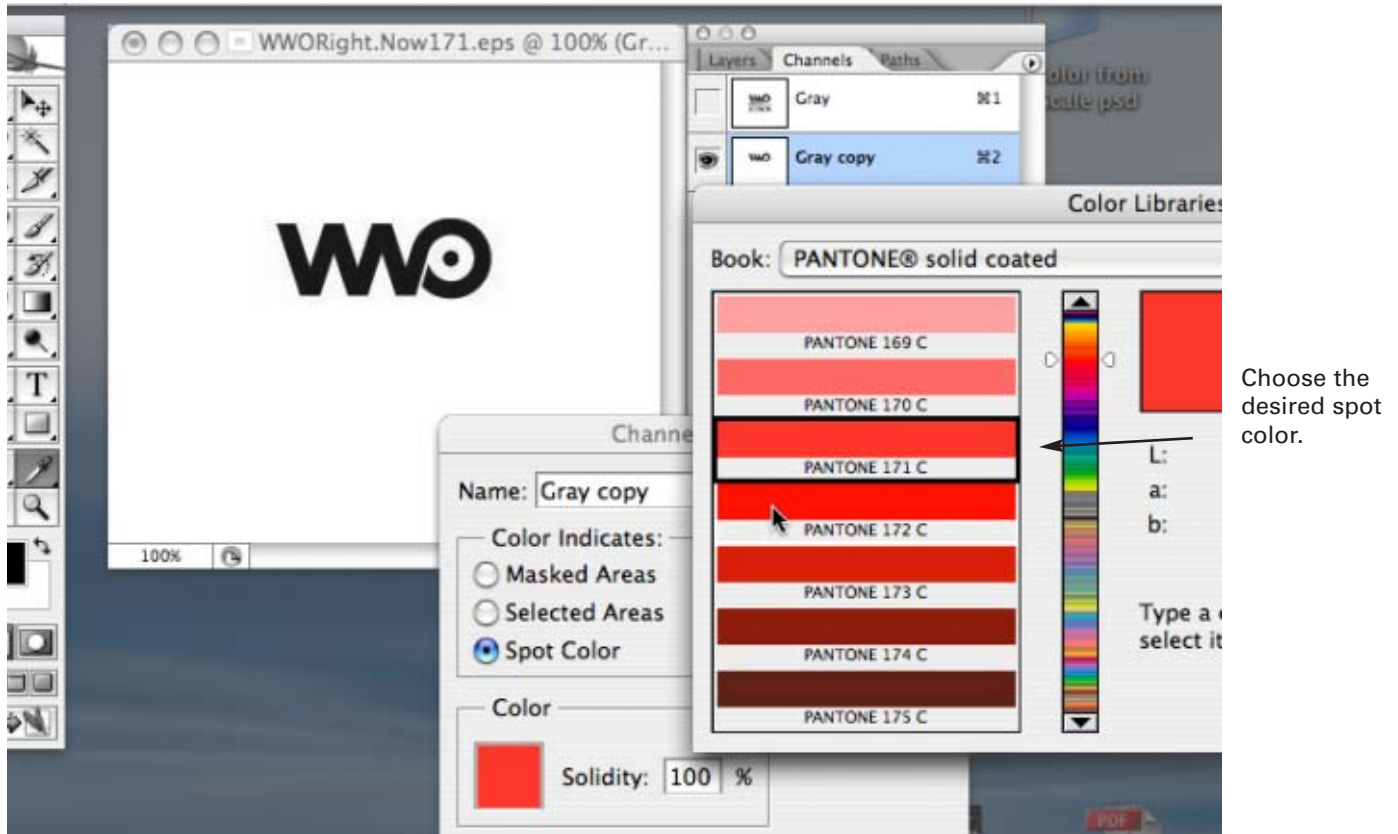

Spot Color from a Photoshop File

Step 5. Either from the New Spot Channel or Channel Options choose a Pantone Color

Step 6. Choose Image -> Mode -> Multichannel