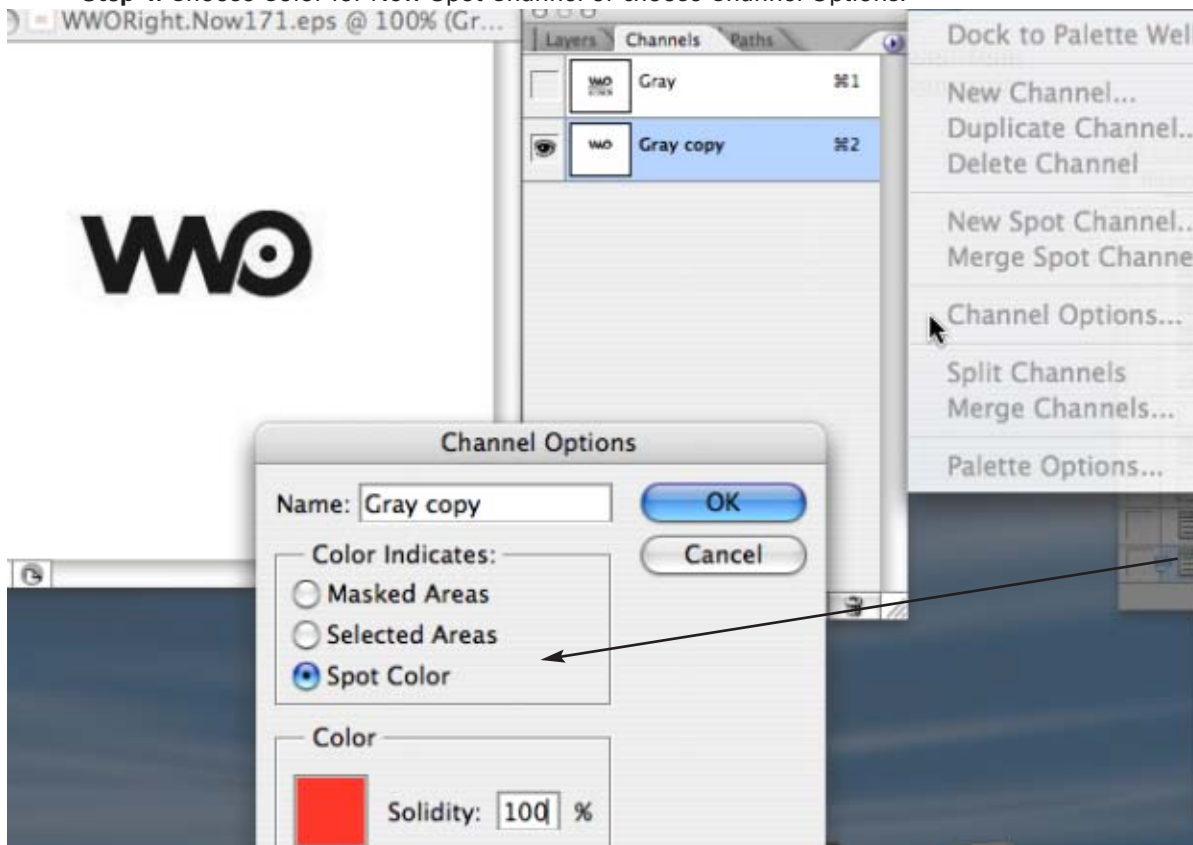

Spot Color from a Photoshop File

Step 3. Erase everything you **do not** want to be spot for the duplicate channel (Gray Copy) or copy image into new spot channel and erase anything you **do not** want to be spot.

Erase or delete everything you **do not** want to be the spot color.

or...

copy image into new spot channel and erase anything you **do not** want to be spot.

Step 4. Choose Color for New Spot Channel or choose Channel Options.