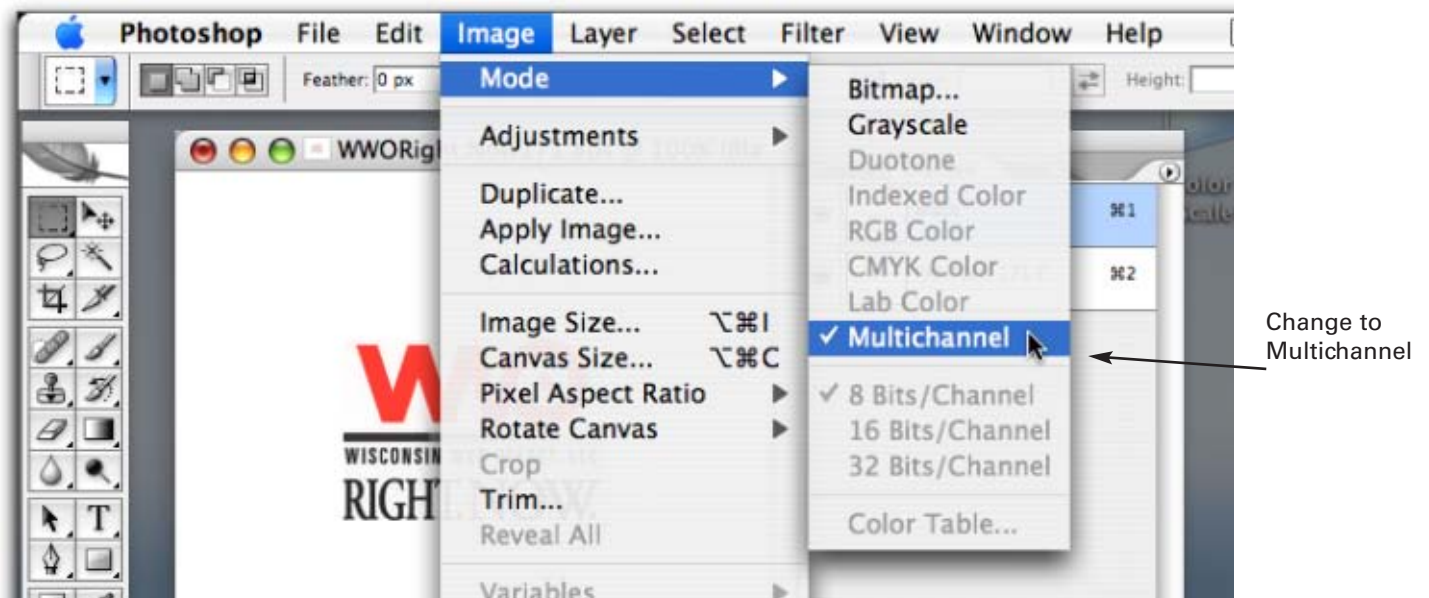

for additional technical support or questions contact Kim Tuyls (kim.tuyls@wwoffset.com)
21045 Enterprise Avenue • Brookfield, WI 53045 262•395•2008 toll-free 877•201•6809
www.wwoffset.com – [ftp.wwoffset.com](ftp://www.wwoffset.com)