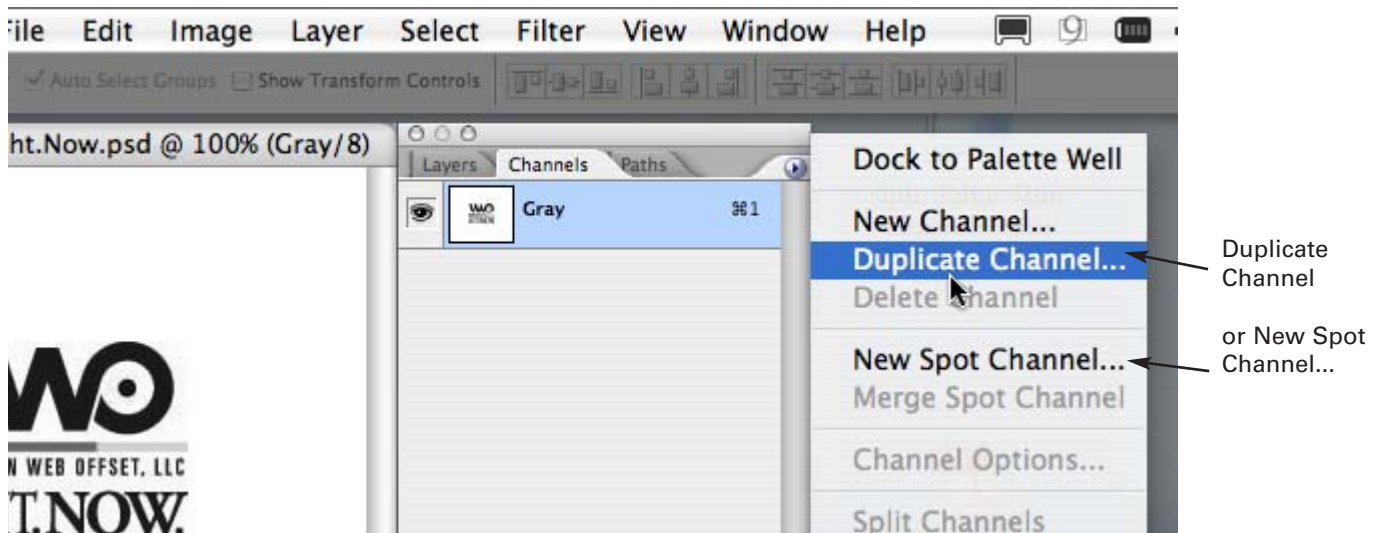

Step 2. Duplicate Channel