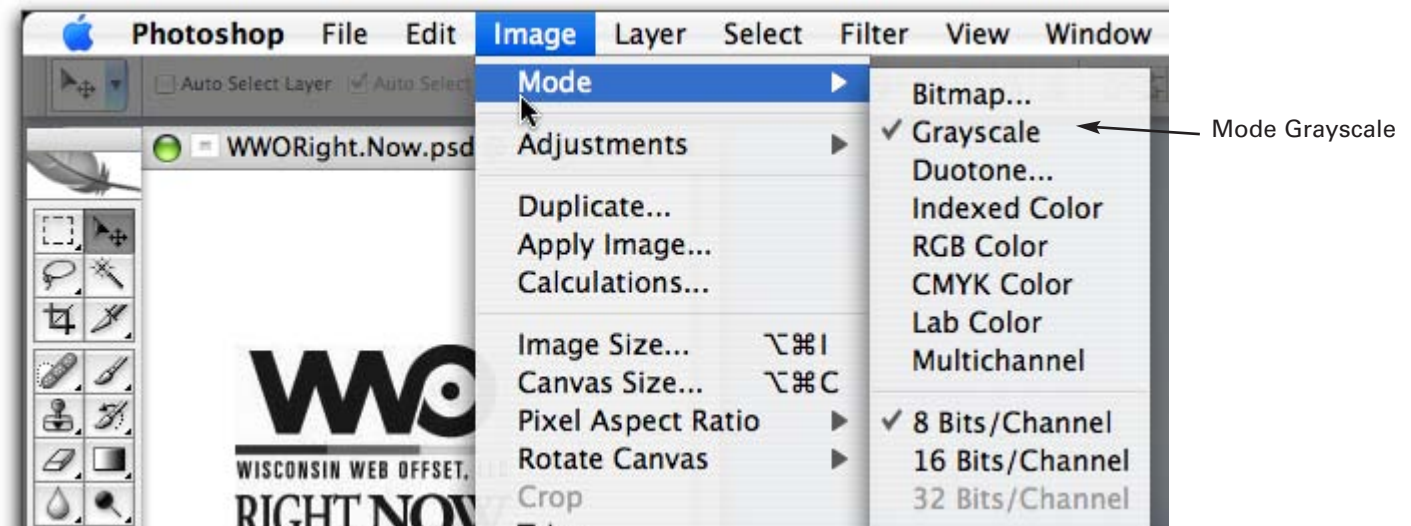

Wisconsin Web Offset step by step guide on how-to prepare a spot color Photoshop file.

This is quick guide to achieving proper spot color separations from a Adobe Photoshop file.

Step 1. Covert file to Grayscale (or Bitmap)

Spot Color from a Photoshop File

Step 3. Erase everything you **do not** want to be spot for the duplicate channel (Gray Copy) or copy image into new spot channel and erase anything you **do not** want to be spot.