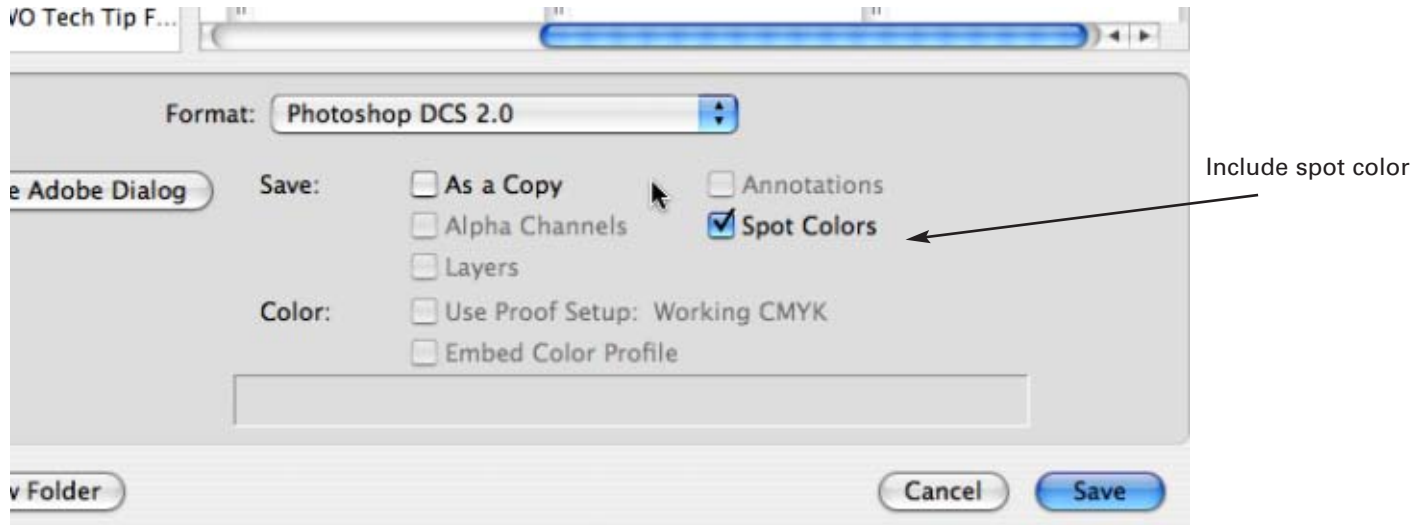

Spot Color from a Photoshop File

Step 7. Save as Photoshop DCS 2.0 (save as .eps file)